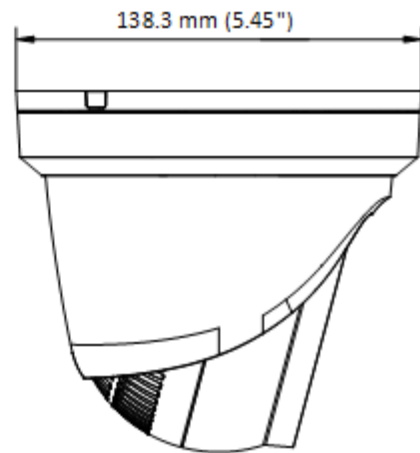

Available Model

DS-2TD1217B-3/PA

Dimension