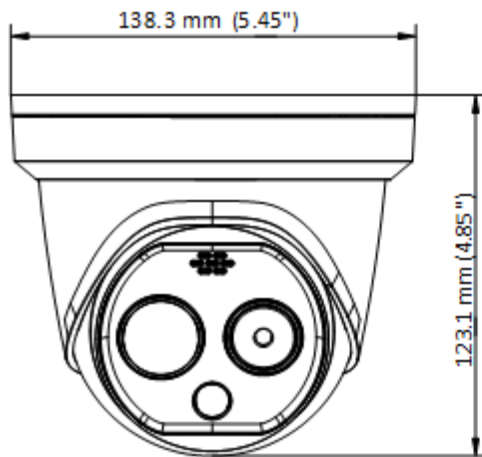

Available Model

DS-2TD1217B-3/PA

Dimension